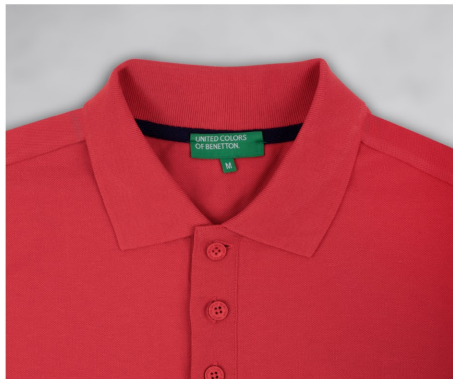

# UCB POLO T-SHIRT

Polyster  
Cotton  
T shirt  
225 GSM

MRP  
1,699/-

Exclusive  
Collection

SIZE CHART :

XS	S	M	L	XL
36	38	40	42	44

All day Comfort

Breathable