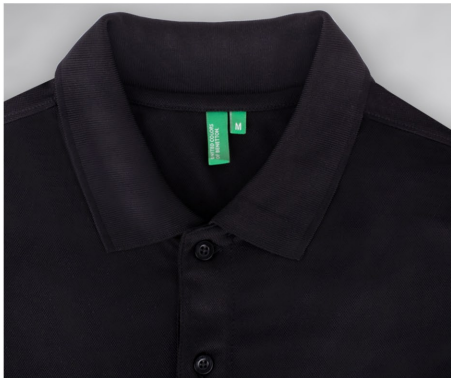

YUVA
YUVAWEAR

YUVAWEAR

UCB POLO T-SHIRT

Polyster
T-Shirt
160GSM

MRP
1,299/-

Exclusive
Collection

SIZE CHART :

XS	S	M	L	XL
36	38	40	42	44

All day Comfort

Breathable

100 % Polyester

Black